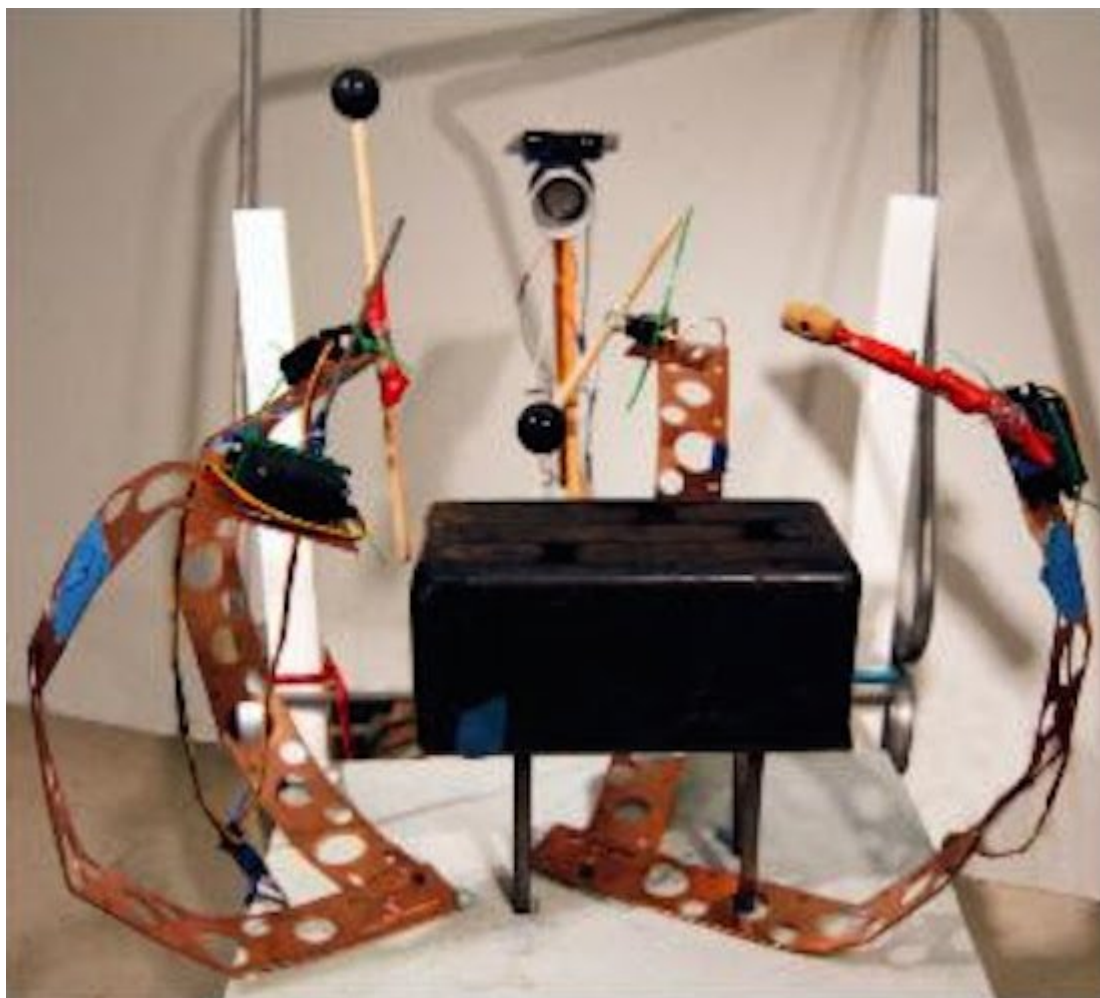

Photo courtesy of Hamiltonian Gallery.

Opening Reception: Saturday, June 28 from 7pm to 9pm

Billy Friebele translates the bustle of the U Street corridor into abstract images and sound in *U Street Chromatic (for Duke)* with an opening reception on Saturday, June 28 from 7-9 pm.

In *U Street Chromatic (for Duke)*, Billy Friebele pays homage to Duke Ellington's *Soda Fountain Rag*, an improvisational piano composition inspired by the mechanical motions of a soda fountain machine. First played at the Poodle Dog Cafe on the 2000 block of Georgia Avenue, *Soda Fountain Rag* carried traces of what would become defining characteristics of Ellington's musical style: spontaneity, improvisation and the ability to translate impressions into sound.

On the 100th anniversary of the creation of *Soda Fountain Rag*, Friebele honors the jazz great with an interactive drawing and sound-making machine. Planted in locations along the U Street Corridor that